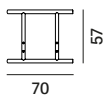

armrest L70 L/R