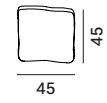

COLOUR VARIANTS FOR BACKS

The backs are available in two colour variants:

- powder coated matt white;
- powder coated matt lead black.

Single module/pouf

seating module S

seating module M

curve seating module S

armrest L70 L/R

USE WITH MODULES/CURVED
MODULES D85 INDICATE
POSITION IN DRAWING.

armrest L110 L/R

USE WITH MODULE D85/D125
INDICATE POSITION IN
DRAWING.

additional single cushions

Seat modules with backrests