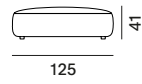

COLOUR VARIANTS FOR BACKS

The backs are available in two colour variants:

- powder coated matt white;
- powder coated matt lead black.

Single module/pouf

seating module S

seating module M

curve seating module S