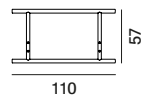

armrest L110 L/R