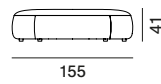

COLOUR VARIANTS FOR BACKS

The backs are available in two colour variants:

- powder coated matt white;
- powder coated matt lead black.

Single module/pouf

seating module S

seating module M

curve seating module S