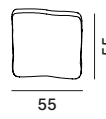

COLOUR VARIANTS FOR BACKS

The backs are available in two colour variants:

- powder coated matt white;
- powder coated matt lead black.

Single module/pouf

seating module S

seating module M

curve seating module S

armrest L70 L/R

USE WITH MODULES/CURVED
MODULES D85 INDICATE
POSITION IN DRAWING.

armrest L110 L/R

USE WITH MODULE D85/D125
INDICATE POSITION IN
DRAWING.

additional single cushions

Seat modules with backrests